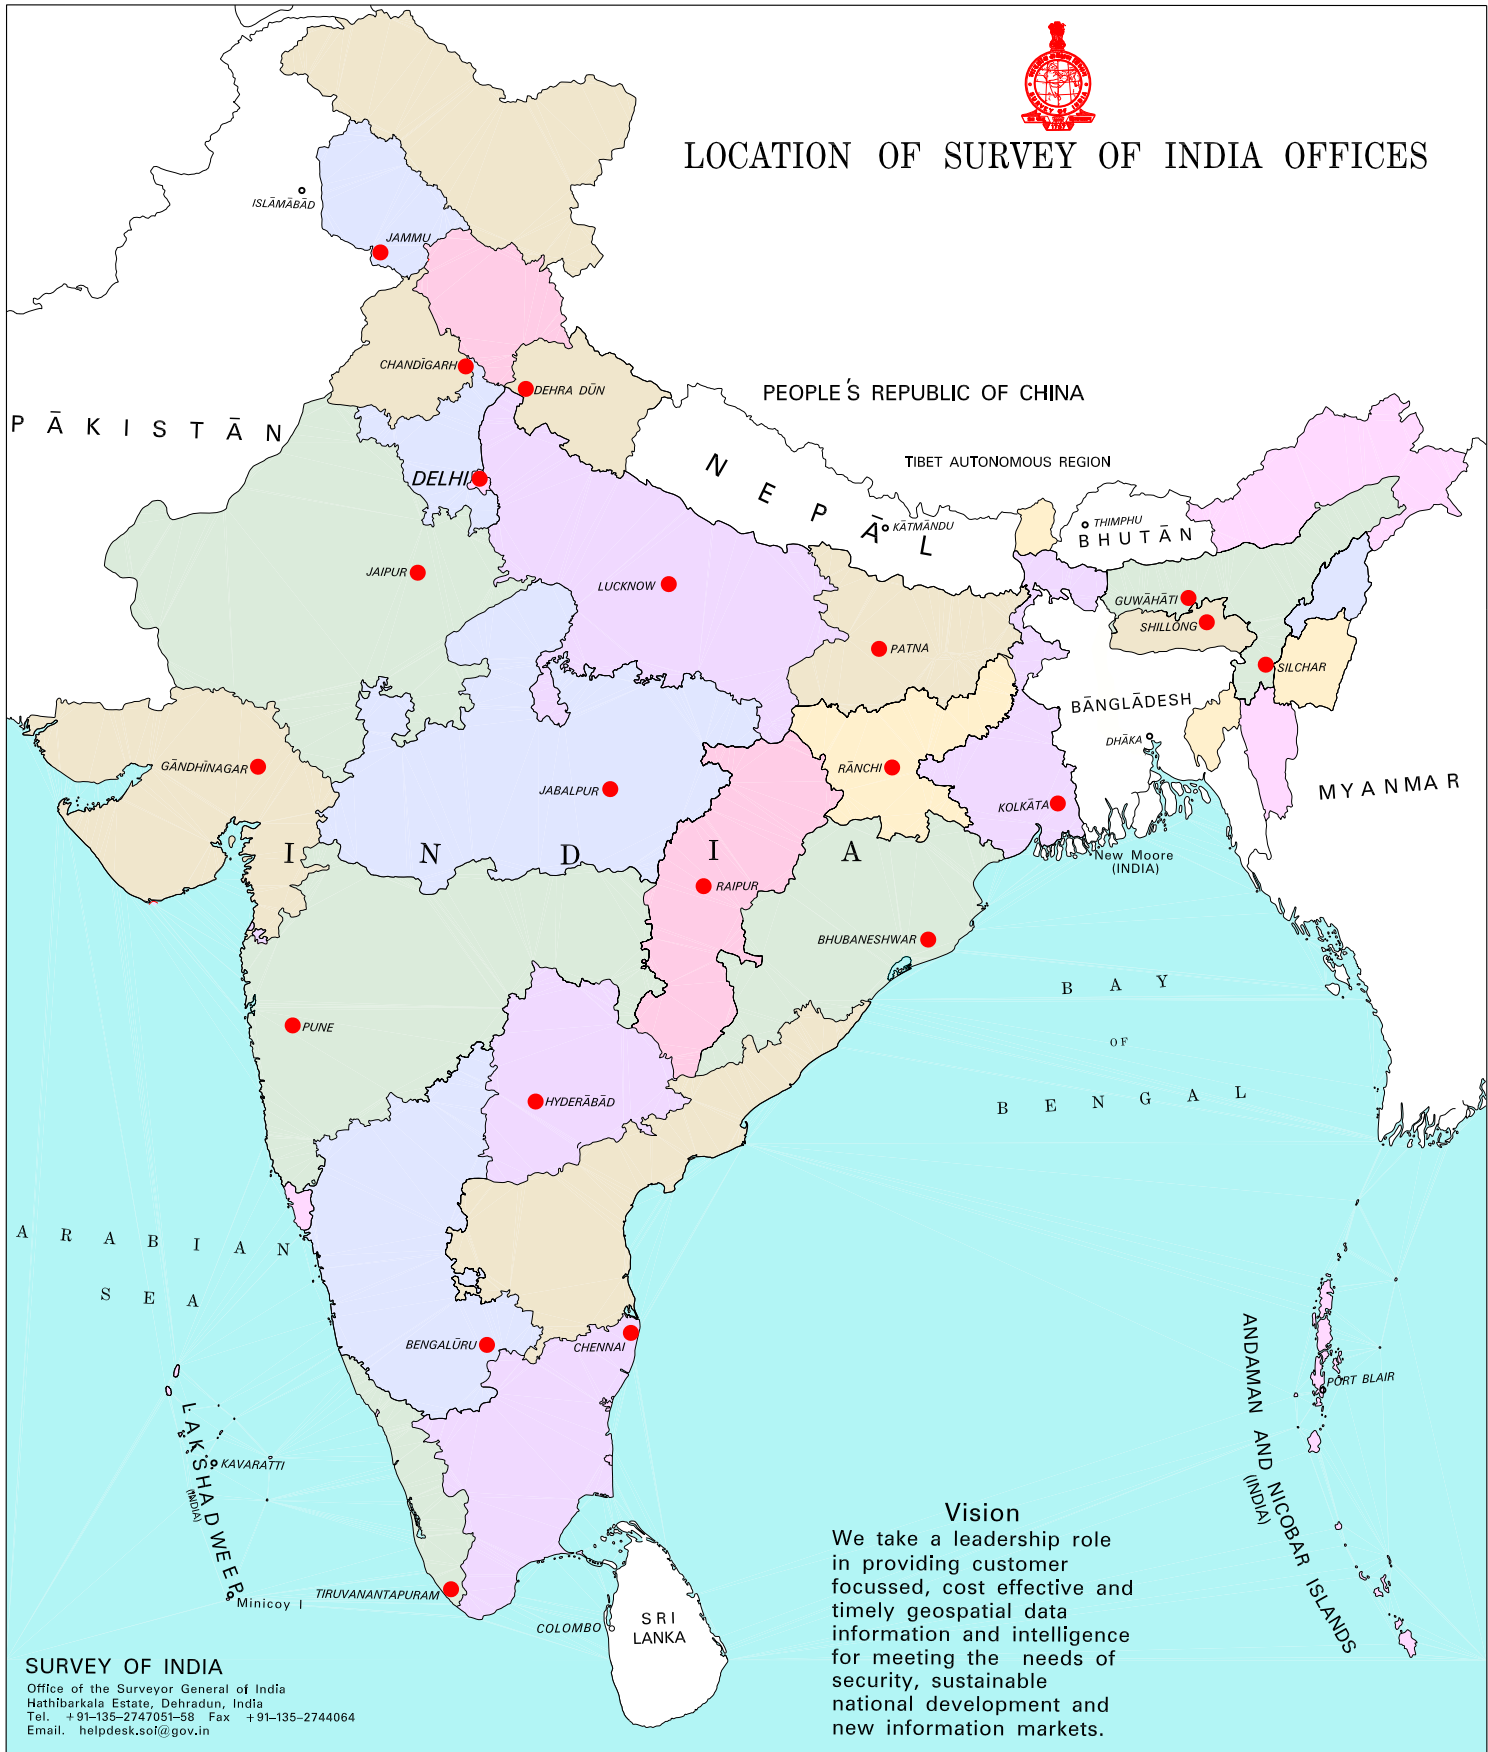

LOCATION OF SURVEY OF INDIA OFFICES

SURVEY OF INDIA
Office of the Surveyor General of India
Hathibarkala Estate, Dehradun, India
Tel. +91-135-2747051-58 Fax +91-135-2744064
Email. helpdesk.sol@gov.in

Vision
We take a leadership role in providing customer focused, cost effective and timely geospatial data information and intelligence for meeting the needs of security, sustainable national development and new information markets.